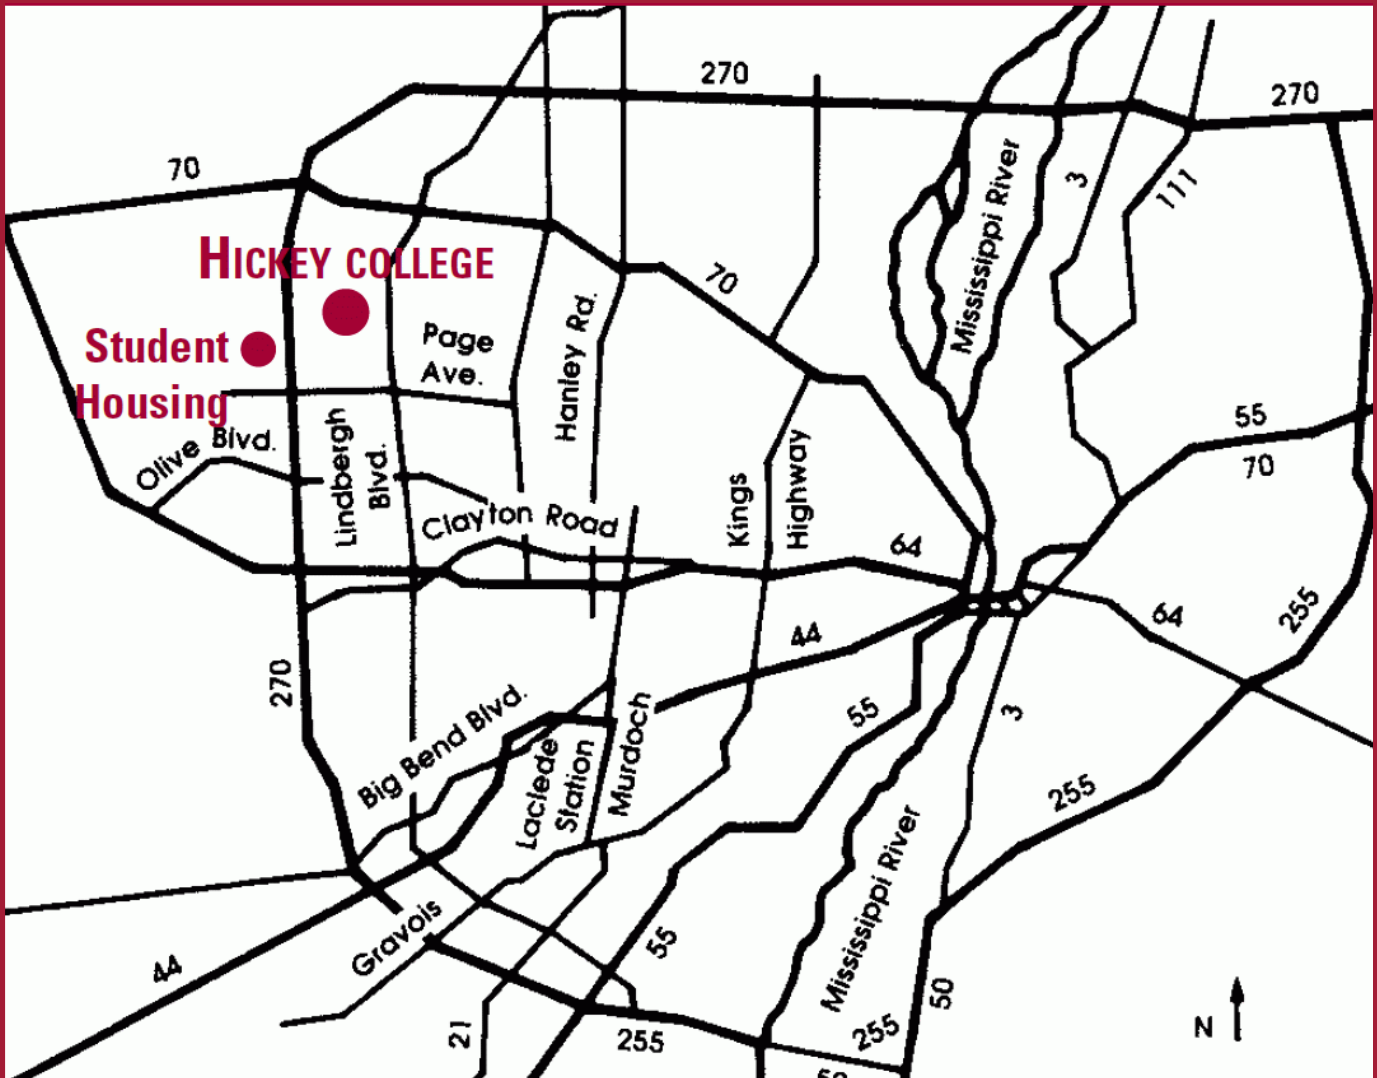

# HICKEY COLLEGE®

940 West Port Plaza  
St. Louis, MO 63146  
(314) 434-2212 or (800) 777-1544

## Directions:

From 270, take the Page Ave. East exit. Take the first exit off of Page Ave., which reads Lackland Road/West Port Plaza Drive. Following the West Port Plaza signs, you will bear right at the first intersection. Bear right again at the second light. Take a left at the McDonald's (at the light). Follow the parking lot road until you see the burgundy Hickey College sign on your right. There are visitor parking spaces in front.