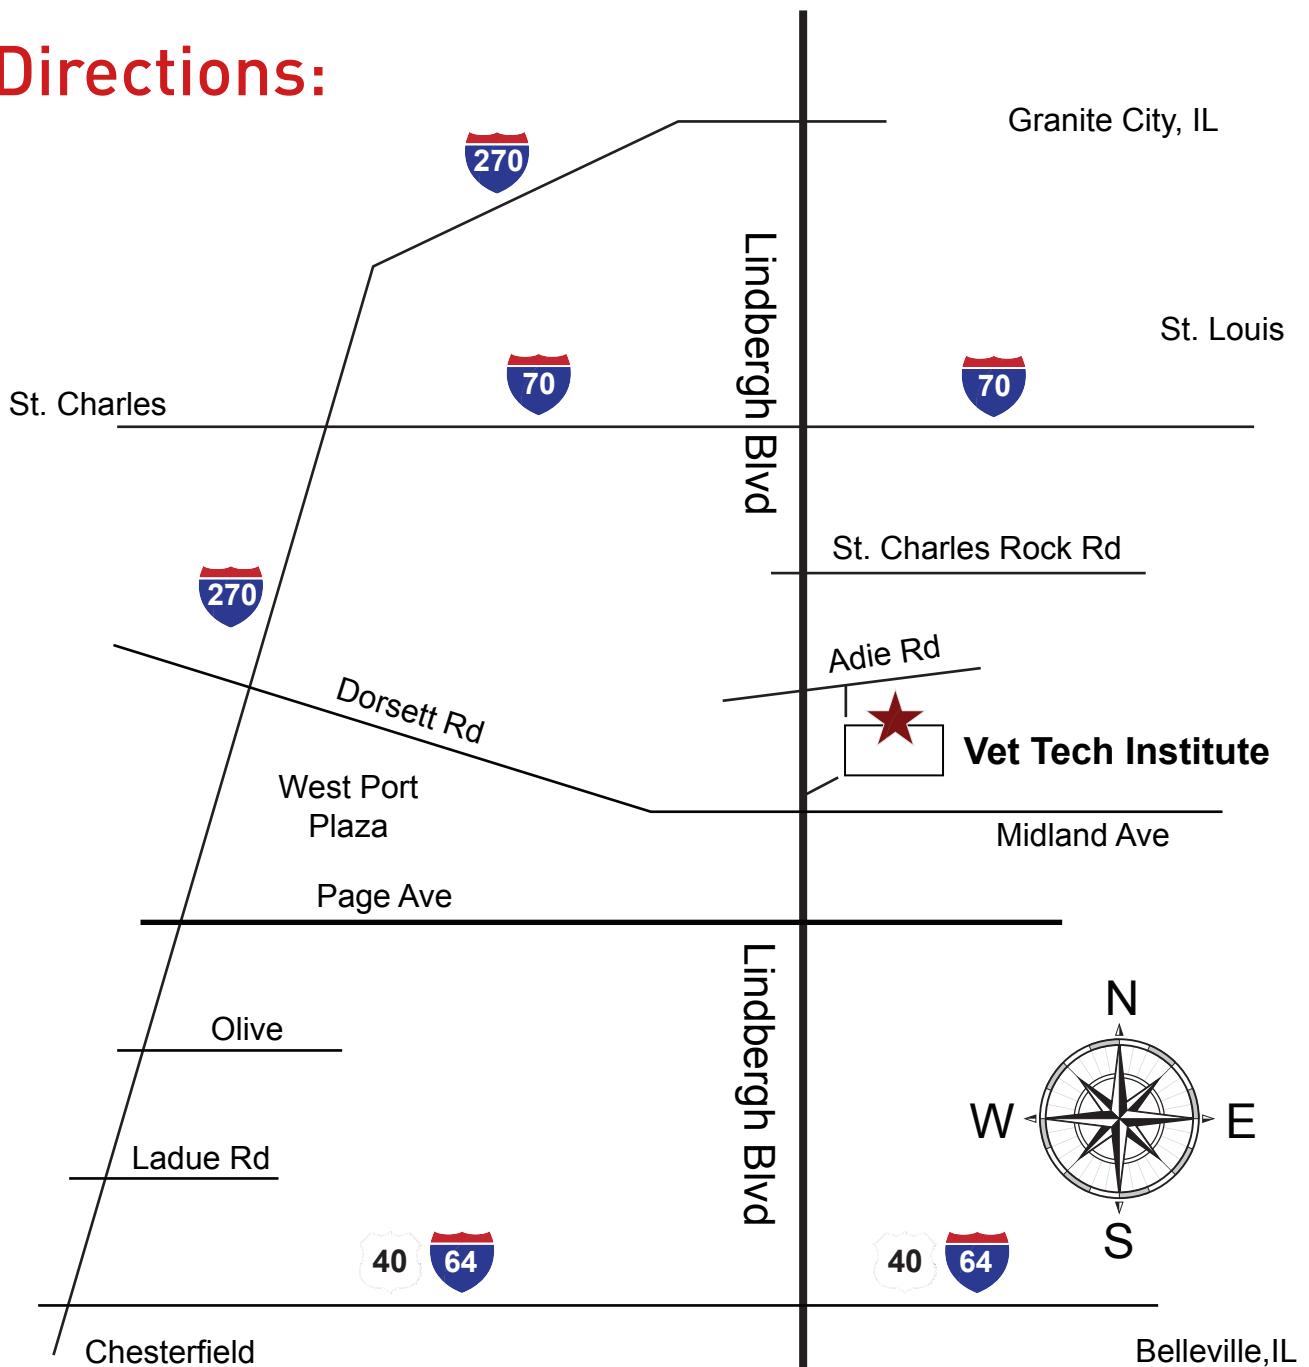

Directions:

2780 North Lindbergh Blvd
St. Louis, Missouri 63114
(314) 434-2212 or 1-800-777-1544